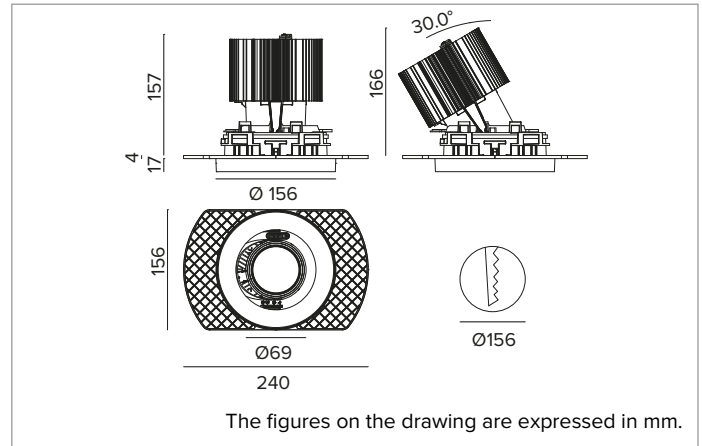

1T8611ELTR | CTEVO ARCHITECTURAL 160

Adjustable recessed LED projector in a trimless version

		3000K	H(m)	D(m)	Emax(lx)
		Ra90			47°
		Fixture Power	74W	1	0.87
		Source Flux	7558lm	2	1.74
		Fixture Flux	5670lm	3	2.61
		Efficacy	77lm/W	4	3.47
TS1282	Imax=1272cd/klm	Imax	9613cd	5	4.34

CCT nominal: 3000K

Lifetime (L80/B10): >50000h tq +25°C

ILLUMINOTECHNICAL CHARACTERISTICS

MWFL - precision optics with a black silicone cut off ring. Version with a convex faceted highly reflective anodised aluminium reflector and a holographic diffusion filter. UGR<22 (EN 12464-1).

Optic: REFLECTOR

Beam angles: MWFL

Optical efficiency: 75%

Fixture flux: 5670lm

Luminous efficacy: 77lm/W

Photobiological safety: Compliant with RG1 low risk group

MECHANICAL CHARACTERISTICS

Die-cast white painted anodised aluminium body and dissipator. White colour cover. The optical unit can be adjusted up to 30° on the vertical plane with a mechanical beam locking system and a graduated scale, and 358° on the horizontal plane. Trimless version with a load-bearing element for installation and finishing in plasterboard.

Colour and finish: Plaster white

Weight: 1.55Kg

Version: TRIMLESS HO

Degree of protection: IP20 for recessed part

Degree of protection: IP40 for exposed part

ELECTRICAL CHARACTERISTICS

Integrated electronic ON-OFF driver.