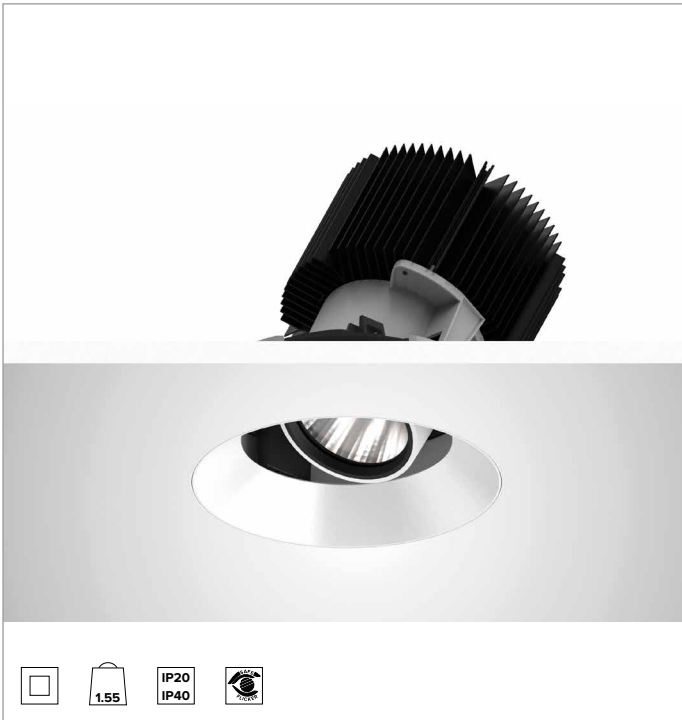

1T8611ELTR | CTEVO ARCHITECTURAL 160

Adjustable recessed LED projector in a trimless version

		3000K	H(m)	D(m)	Emax(lx)
		Ra90			47°
		Fixture Power	74W	1	0.87
		Source Flux	7558lm	2	1.74
		Fixture Flux	5670lm	3	2.61
		Efficacy	77lm/W	4	3.47
TS1282	Imax=1272cd/klm	Imax	9613cd	5	4.34

CCT nominal: 3000K

Lifetime (L80/B10): >50000h tq +25°C

ILLUMINOTECHNICAL CHARACTERISTICS

MWFL - precision optics with a black silicone cut off ring. Version with a convex faceted highly reflective anodised aluminium reflector and a holographic diffusion filter. UGR<22 (EN 12464-1).

Optic: REFLECTOR

Beam angles: MWFL

Optical efficiency: 75%

Fixture flux: 5670lm

Luminous efficacy: 77lm/W

Photobiological safety: Compliant with RG1 low risk group

MECHANICAL CHARACTERISTICS

Die-cast white painted anodised aluminium body and dissipator. White colour cover. The optical unit can be adjusted up to 30° on the vertical plane with a mechanical beam locking system and a graduated scale, and 358° on the horizontal plane. Trimless version with a load-bearing element for installation and finishing in plasterboard.

Colour and finish: Plaster white

Weight: 1.55Kg

Version: TRIMLESS HO

Degree of protection: IP20 for recessed part

Degree of protection: IP40 for exposed part

ELECTRICAL CHARACTERISTICS

Integrated electronic ON-OFF driver.